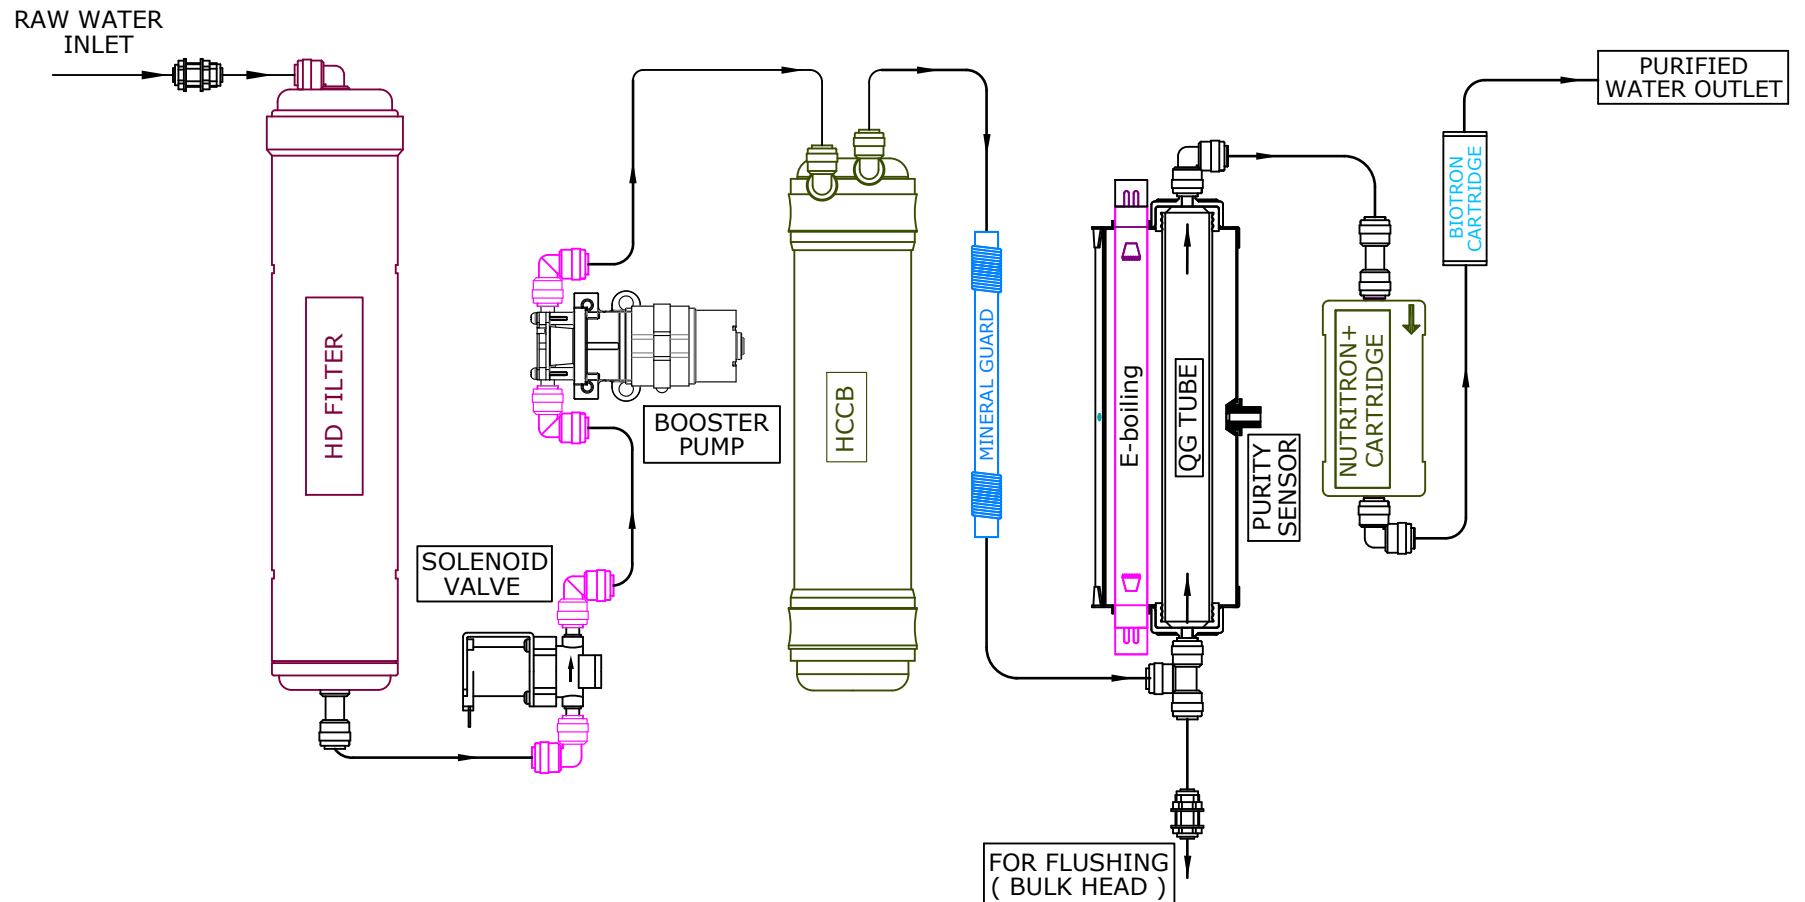

# Dr AQUAGUARD CLASSIC+ WITH BOOSTER PUMP ( WATER FLOW DIAGRAM )

NOTE : THIS IS A SCHEMATIC ILLUSTRATION OF THE PRODUCT TO GIVE A VISUAL SCHEME OF WORKING OF UNITS.  
THIS IS NOT AN ACTUAL ENGINEERING DRAWING OF THE PRODUCT.