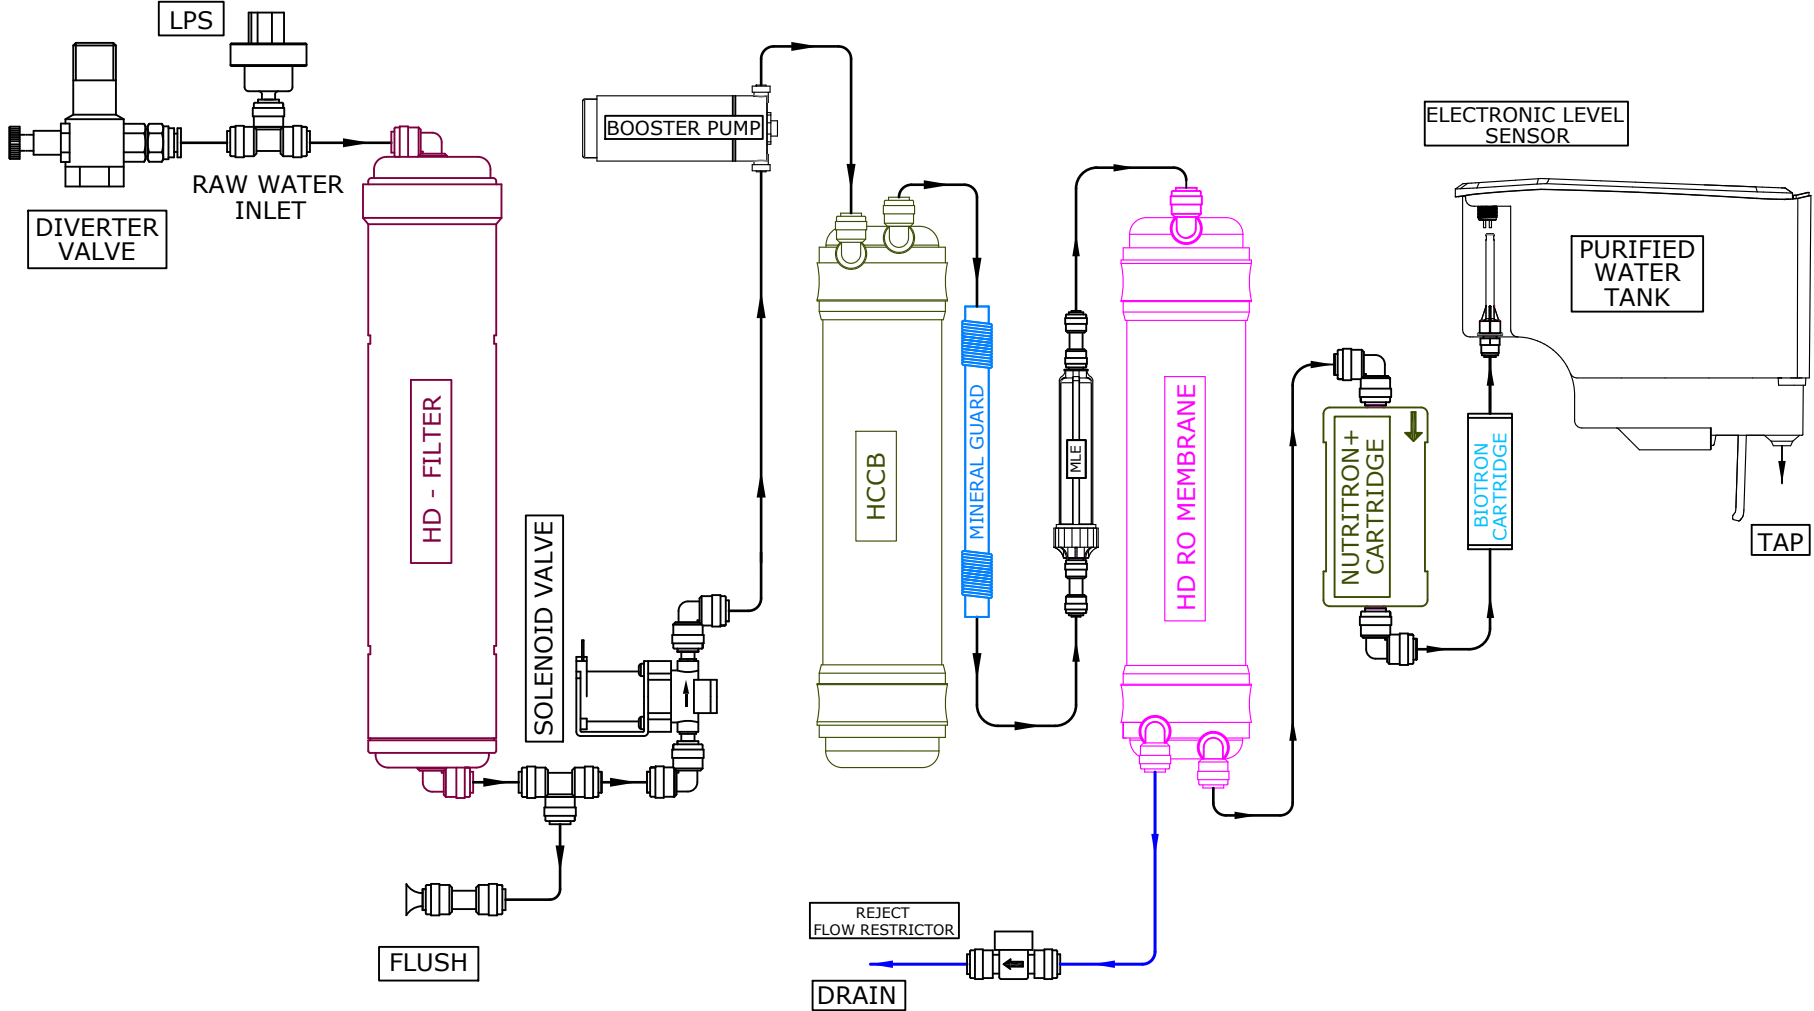

# Dr. Aquaguard Magna HD RO ( WATER FLOW DIAGRAM )

NOTE : THIS IS A SCHEMATIC ILLUSTRATION OF THE PRODUCT TO GIVE A VISUAL SCHEME OF WORKING OF UNITS.  
THIS IS NOT AN ACTUAL ENGINEERING DRAWING OF THE PRODUCT.