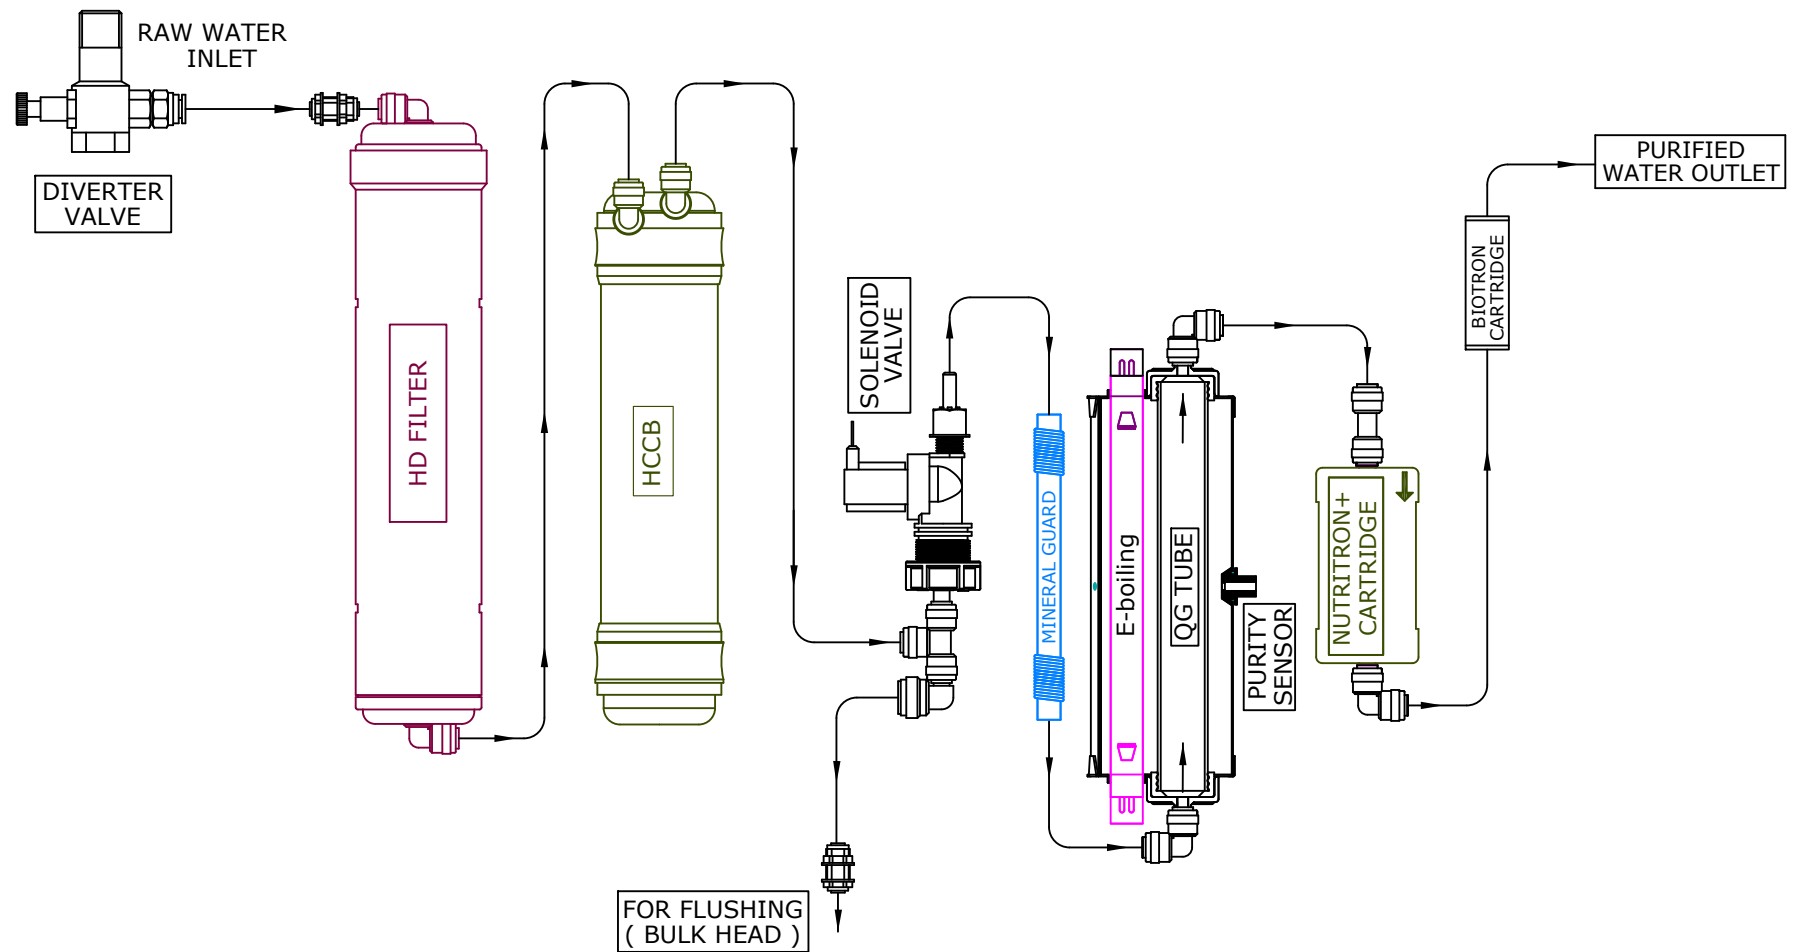

# Dr. AQUAGUARD CLASSIC+ ( WATER FLOW DIAGRAM )

NOTE : THIS IS A SCHEMATIC ILLUSTRATION OF THE PRODUCT TO GIVE A VISUAL SCHEME OF WORKING OF UNITS.  
THIS IS NOT AN ACTUAL ENGINEERING DRAWING OF THE PRODUCT.